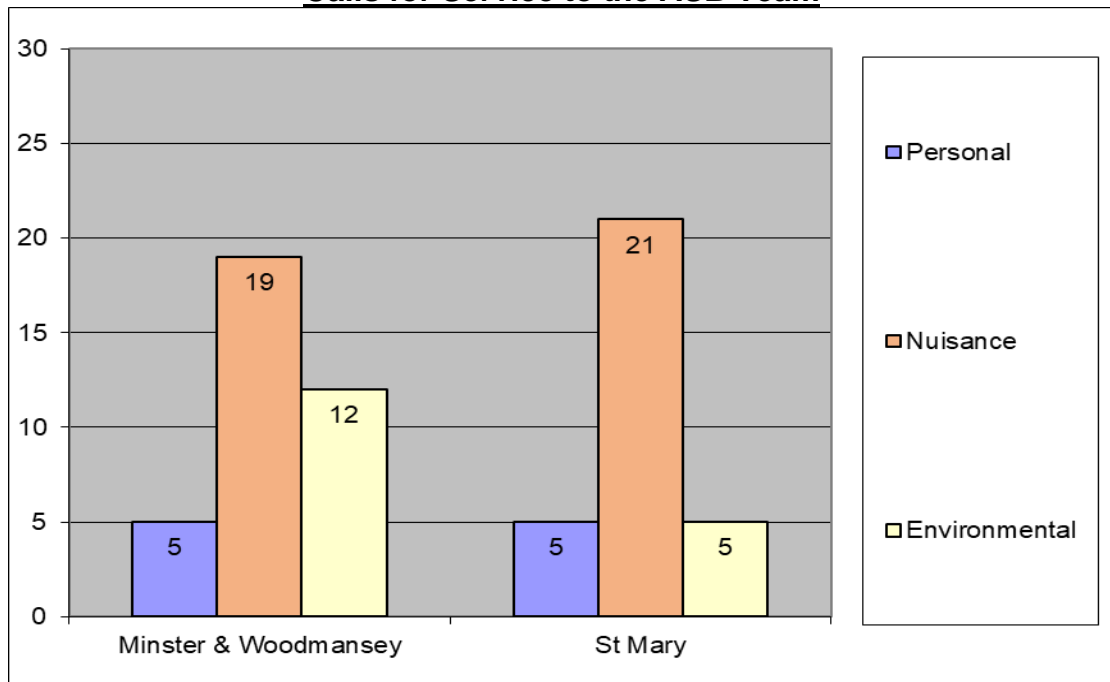

Calls for Service to the ASB Team

Minster and Woodmansey and St Marys

Six month data represents 1 April 2021 to 30 September 2021

Breakdown by Ward

Interventions to Tackle ASB

*Court Orders include ASBOs, Criminal Behaviour Orders and Civil Injunctions

Calls for Service to the ASB Team

Minster and Woodmansey and St Marys

Six month data represents 1 April 2021 to 30 September 2021

Neighbourhood Watch Groups and Community Projects