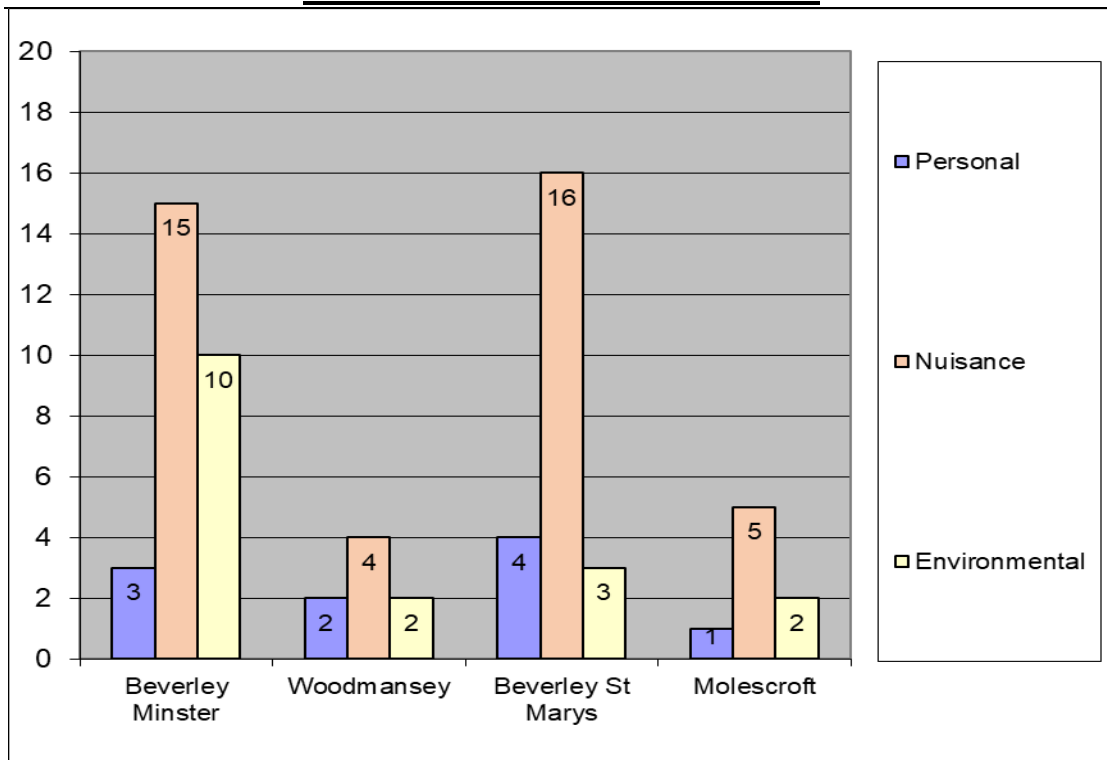

Minster and Woodmansey and St Marys

Six month data represents 1 April 2021 to 30 September 2021

Breakdown by Parish and Town Council area

Interventions to Tackle ASB

*Court Orders include ASBOs, Criminal Behaviour Orders and Civil Injunctions

Calls for Service to the ASB Team

Minster and Woodmansey and St Marys

Six month data represents 1 April 2021 to 30 September 2021

Breakdown by Ward

Interventions to Tackle ASB

*Court Orders include ASBOs, Criminal Behaviour Orders and Civil Injunctions

Calls for Service to the ASB Team

Minster and Woodmansey and St Marys

Six month data represents 1 April 2021 to 30 September 2021

Neighbourhood Watch Groups and Community Projects