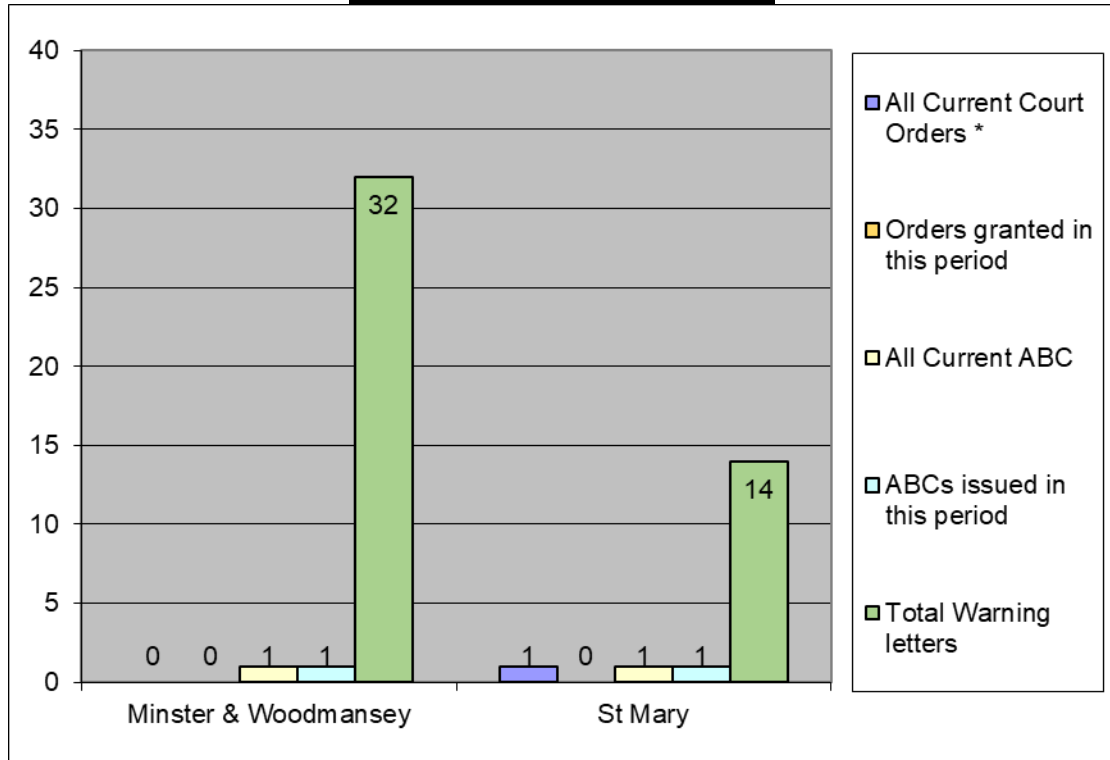

Calls for Service to the ASB Team

Minster and Woodmansey and St Marys

Six month data represents 1 April 2021 to 30 September 2021

Breakdown by Ward

Interventions to Tackle ASB

*Court Orders include ASBOs, Criminal Behaviour Orders and Civil Injunctions

Calls for Service to the ASB Team

Minster and Woodmansey and St Marys

Six month data represents 1 April 2021 to 30 September 2021

Neighbourhood Watch Groups and Community Projects